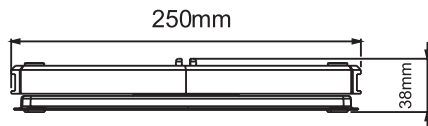

Walter
F&B International ,LLC

Magic Coaster

T-368

Classical Art Design

T368-L

T368-M

Magic Coaster	Model: T-368
Product size	25cm * 13.5cm * 3.8cm
Weight	Net Weight 830g
Size per pack	27cm*14cm*4.5cm
Weight per pack	Gross weight:910g
Material	©Stainless Steel©Aluminum©Copper©Elm wood

Magic Coaster	T-368 Size of box
Size of box	44cm*28.5 cm *22 cm(12sets per box)
Weight of box	Gross weight 12Kg