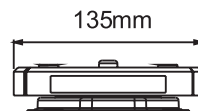

Walter
F&B International ,LLC

Magic Coaster

T-368

Classical Art Design

T368-L

T368-M

Magic Coaster	Model: T-368
Product size	25cm * 13.5cm * 3.8cm
Weight	Net Weight 830g
Size per pack	27cm*14cm*4.5cm
Weight per pack	Gross weight:910g
Material	©Stainless Steel©Aluminum©Copper©Elm wood

Magic Coaster	T-368 Size of box
Size of box	44cm*28.5 cm *22 cm(12sets per box)
Weight of box	Gross weight 12Kg