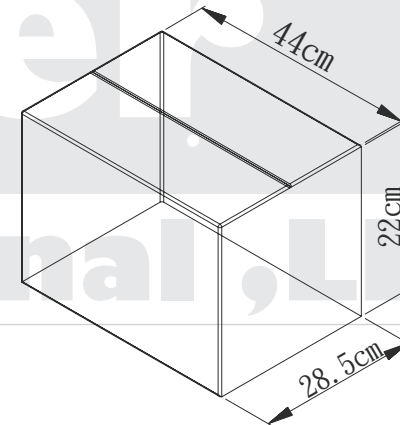

Walter
F&B International ,LLC

Magic Coaster

T-368

Classical Art Design

T368-L

T368-M

Magic Coaster	Model: T-368
Product size	25cm * 13.5cm * 3.8cm
Weight	Net Weight 830g
Size per pack	27cm*14cm*4.5cm
Weight per pack	Gross weight:910g
Material	©Stainless Steel©Aluminum©Copper©Elm wood

Magic Coaster	T-368 Size of box
Size of box	44cm*28.5 cm *22 cm(12sets per box)
Weight of box	Gross weight 12Kg